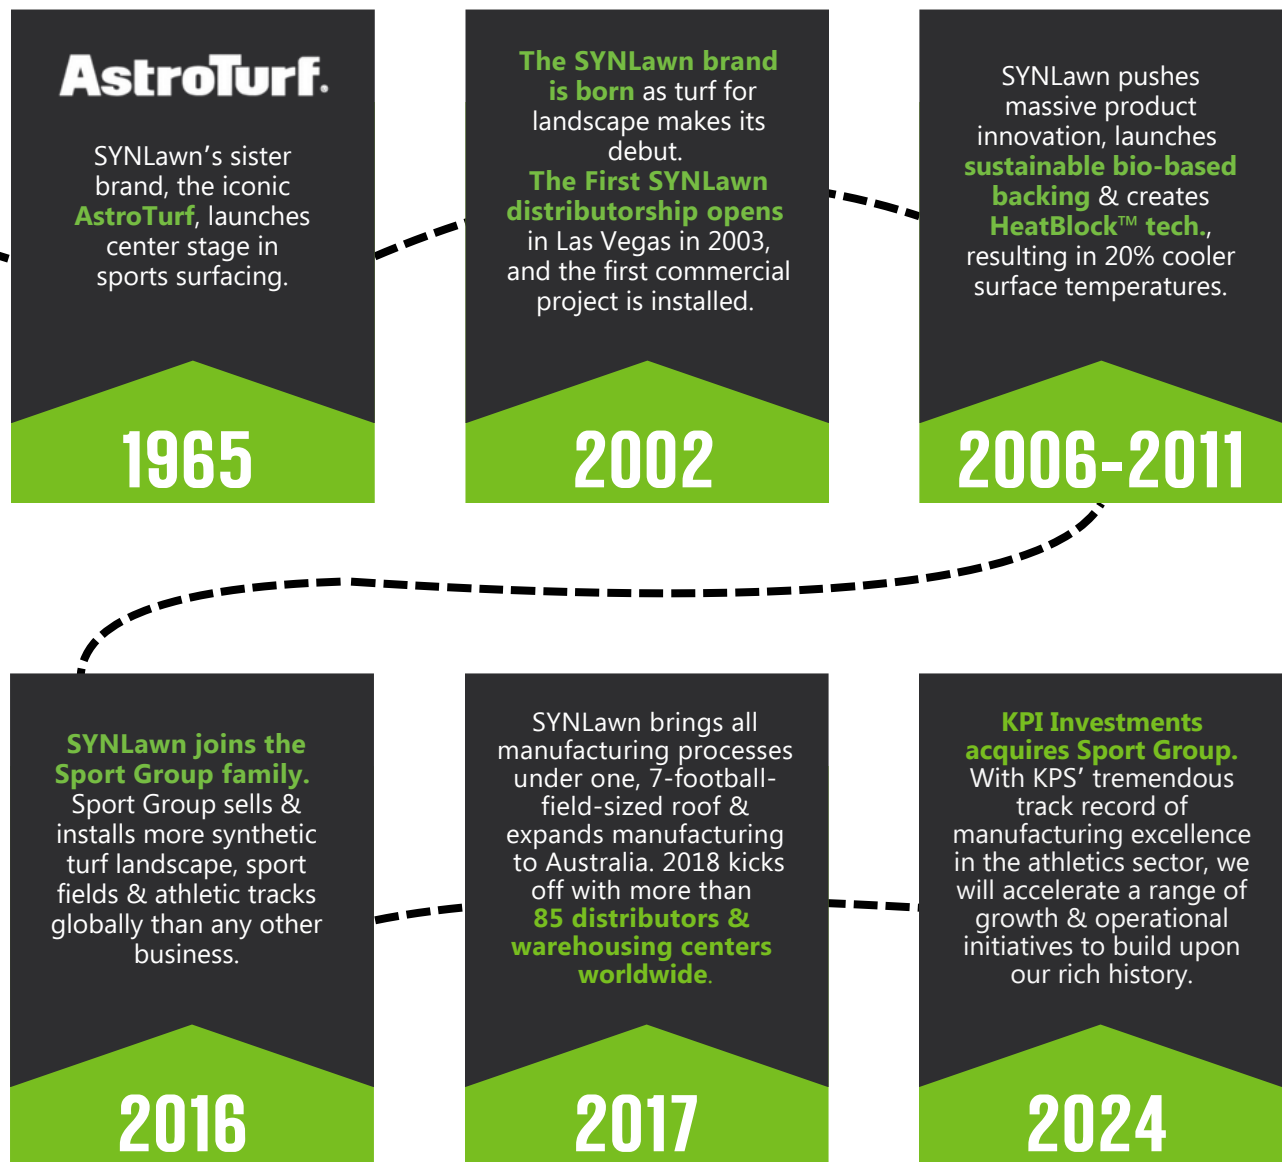

### SYNLawn is a Sport Group Company.

Sport Group is the world's largest business dedicated to leisure and sport surfacing. From the first synthetic turf installation at the Houston Astrodome in 1966 to Olympic Stadiums in Munich Germany and Tokyo Japan, Sport Group brands, products and innovations continue to enrich the experience of athletes and fans around the world.

SYNLawn is a proud member of the International Playground Equipment Manufacturers Association (IPEMA), Green Business Bureau, Synthetic Turf Council, American Society of Landscape Architects, The American Institute of Architects (AIA), US Green Building Council, United Soybean Board (USB), and General Services Administration (GSA), to name a few. SYNLawn® is also ISO 9001 certified, which is the world's most widely recognized quality management standard created to help organizations meet the expectations and needs of their customers.

*We have over 50 years of research and development instilled in our artificial grass collection and thousands of 5-star reviews from happy customers!*

# Unrivaled History of Quality, Innovation & Sustainability!

SYNLawn is the unrivaled innovator in commercial, residential and golf synthetic grass landscape. Boasting the only USDA-certified, bio-based artificial turf products in the industry, SYNLawn has created the first, recyclable, lush, sustainable products that are superior in durability to petroleum-based products. **SYNLawn's unmatched level of vertical integration and quality control allows us to provide the best prices and strongest warranty on the market.**