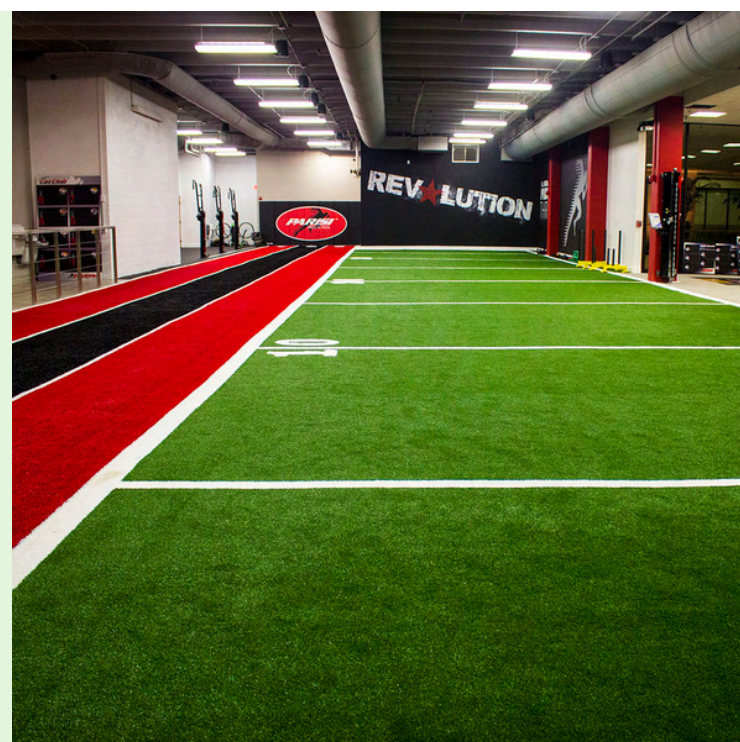

## FITNESS & AGILITY TURF

Our low-friction agility surface is ideal for strength and agility training, sled pulls, indoor shot-put/ hammer training, cross-training, gym floors, weight-lifting areas, batting cages, soccer fields, tennis courts, aerobics and more. White lines are tufted into the turf, eliminating seams at critical stress points, which enables the turf to withstand rigorous foot traffic and wear. No infill for easy maintenance and cleanup. Five-millimeter padding absorbs impact energy.