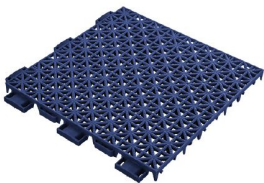

5 Premium Tiles To Choose From

A Tile For Every Sport

Our specialized playing surfaces are engineered for performance and will stand the test of time making it possible to play the games, activities and sports of your choice on your game court. With 5 tile choices there is one that is perfect for your project.

Outdoor Tile

GAME Outdoor Sports

Basketball
Racquet Sports
Shuffleboard
Multi-game Courts

- Surface profile provides excellent grip and drainage
- Patented locking system allows for expansion and contraction in all climates
- Engineered to provide gentle flex for forgiveness on athlete's joints